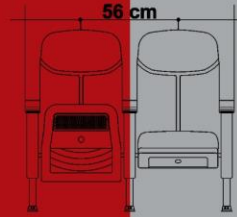

FEATURES
Sites Applicable
Theater and music
Auditorium/Conference
Cinema

5

N-930T Series
Medium Class

FEATURES
Sites Applicable
Auditorium/Conference

NO

8

N-930T+ Series
Medium Class

FEATURES
Sites Applicable
Auditorium/Conference