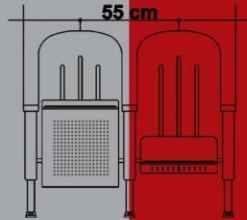

N-330 Series
First Class