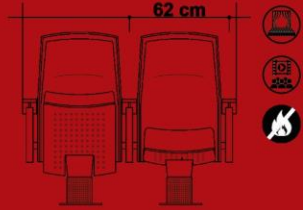

N-1170 Series
First Class

FEATURES
Sites Applicable
Theater and music
Cinema

FEATURES
Sites Applicable
Theater and music
Auditorium/Conference